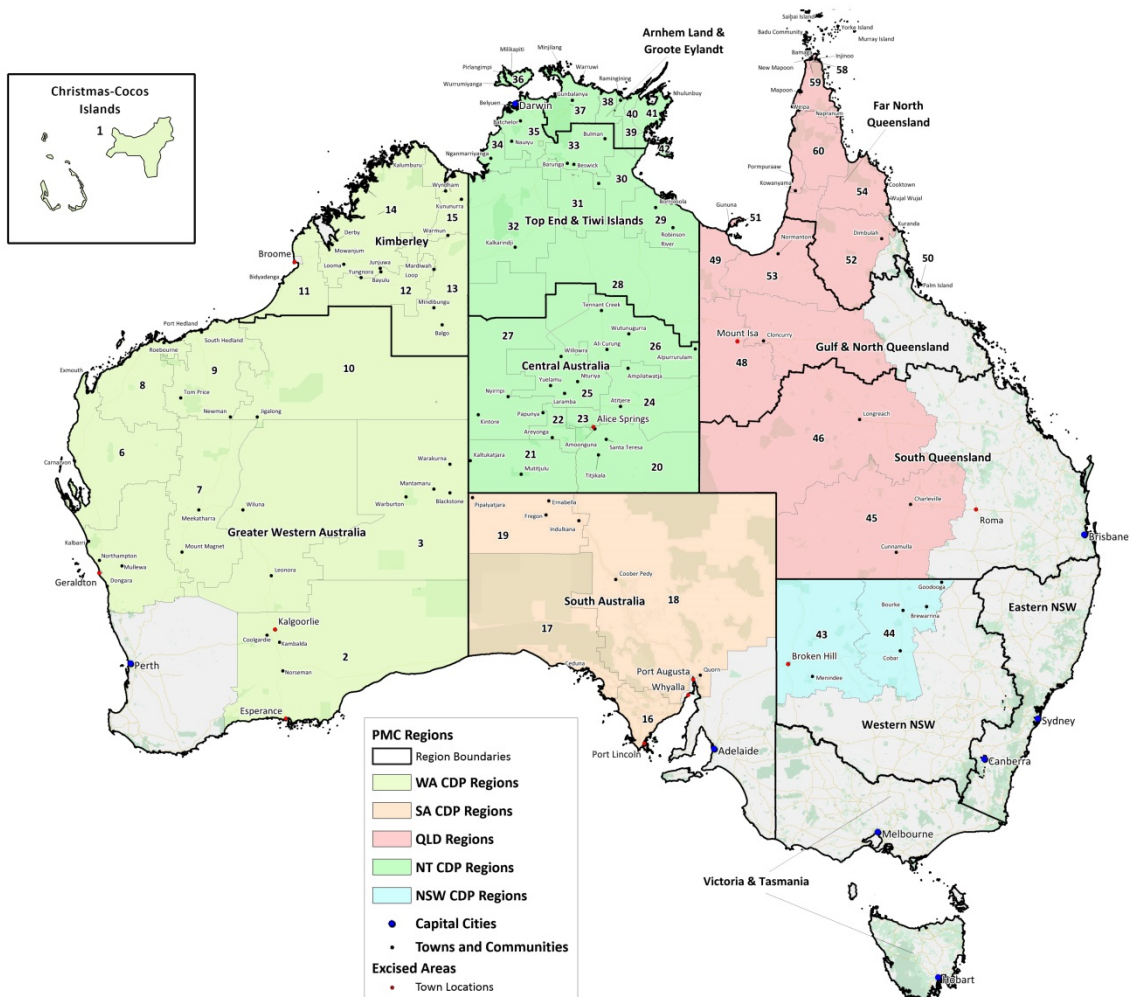

Community Development Programme

Where the CDP operates

The CDP is delivered in 60 regions and more than 1,000 communities across Australia. These regions, dispersed across around 75 per cent of Australia's land mass, are characterised by weak labour markets which make it difficult to find work or gain work experience and skills.

A CDP provider provides a single point of contact for CDP participants and employers in each of the 60 regions. Around 32,000 people are supported by CDP providers. More than 80 per cent of these people are Aboriginal and Torres Strait Islander people.

The Department of the Prime Minister and Cabinet's (PM&C) Regional Network works in partnership with CDP providers to ensure job seekers are participating in activities that benefit the community. The PM&C Regional Network plays an important role in ensuring activities are meeting the needs of remote communities.

You can find the provider for each CDP region in the table below. Or you can contact the nearest office of the [PM&C Regional Network](#).

[as at June 2018]

CDP Region	CDP provider	State Territory	PM&C Regional Network
Christmas-Cocos Islands	Indian Ocean Group Training Association	WA	Kimberley
Kambalda/Norseman Region	Goldfields Employment and Training Services Pty Ltd	WA	Greater Western Australia
Ngaanyatjarra Lands	Ngaanyatjarra Council Aboriginal Corporation		
Yaaliku Region	MEEDAC Incorporated		
Mid West - West Region	MEEDAC Incorporated		
Gascoyne Region	MAX Employment		
Mid West - East Region	Yuella Incorporated		
Karratha Region	REFAP Pty Ltd		
Port Hedland Region	Ashburton Aboriginal Corporation		
Western Desert Region	Ashburton Aboriginal Corporation		
Kullarri Region	Kullari Regional Communities Indigenous Corporation	WA	Kimberley
Fitzroy Valley Region	Marra Worra Worra Aboriginal Corporation		
Halls Creek/Tjurabalan Region	East Kimberley Job Pathways		
Derby/Gibb River Region	Winun Ngari Aboriginal Corporation		
East Kimberley Region	East Kimberley Job Pathways		