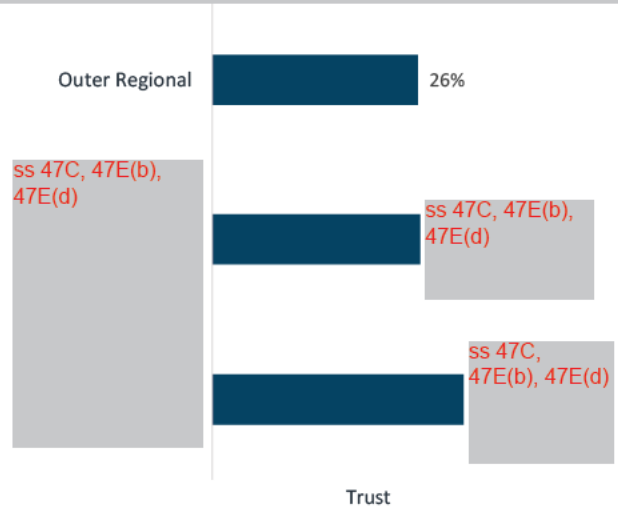

s 22

s22

Only a quarter of respondents trust Australian public services to implement these changes in the future.

s22

ss 47C, 47E(b) and 47E(d)

ss 47C, 47E(b) and 47E(d)

ss 47C, 47E(b) and 47E(d)

In particular, trust is lowest amongst people in outer regional areas (26%). ss 47C, 47E(b) and 47E(d)

ss 47C

ss 47C, 47E(b) and 47E(d)

Trust in Australian public services is low. Less than one third of respondents report they can trust Australian public services (31%).

ss 47C, 47E(b) and 47E(d)

ss 47C, 47E(b), 47(d)