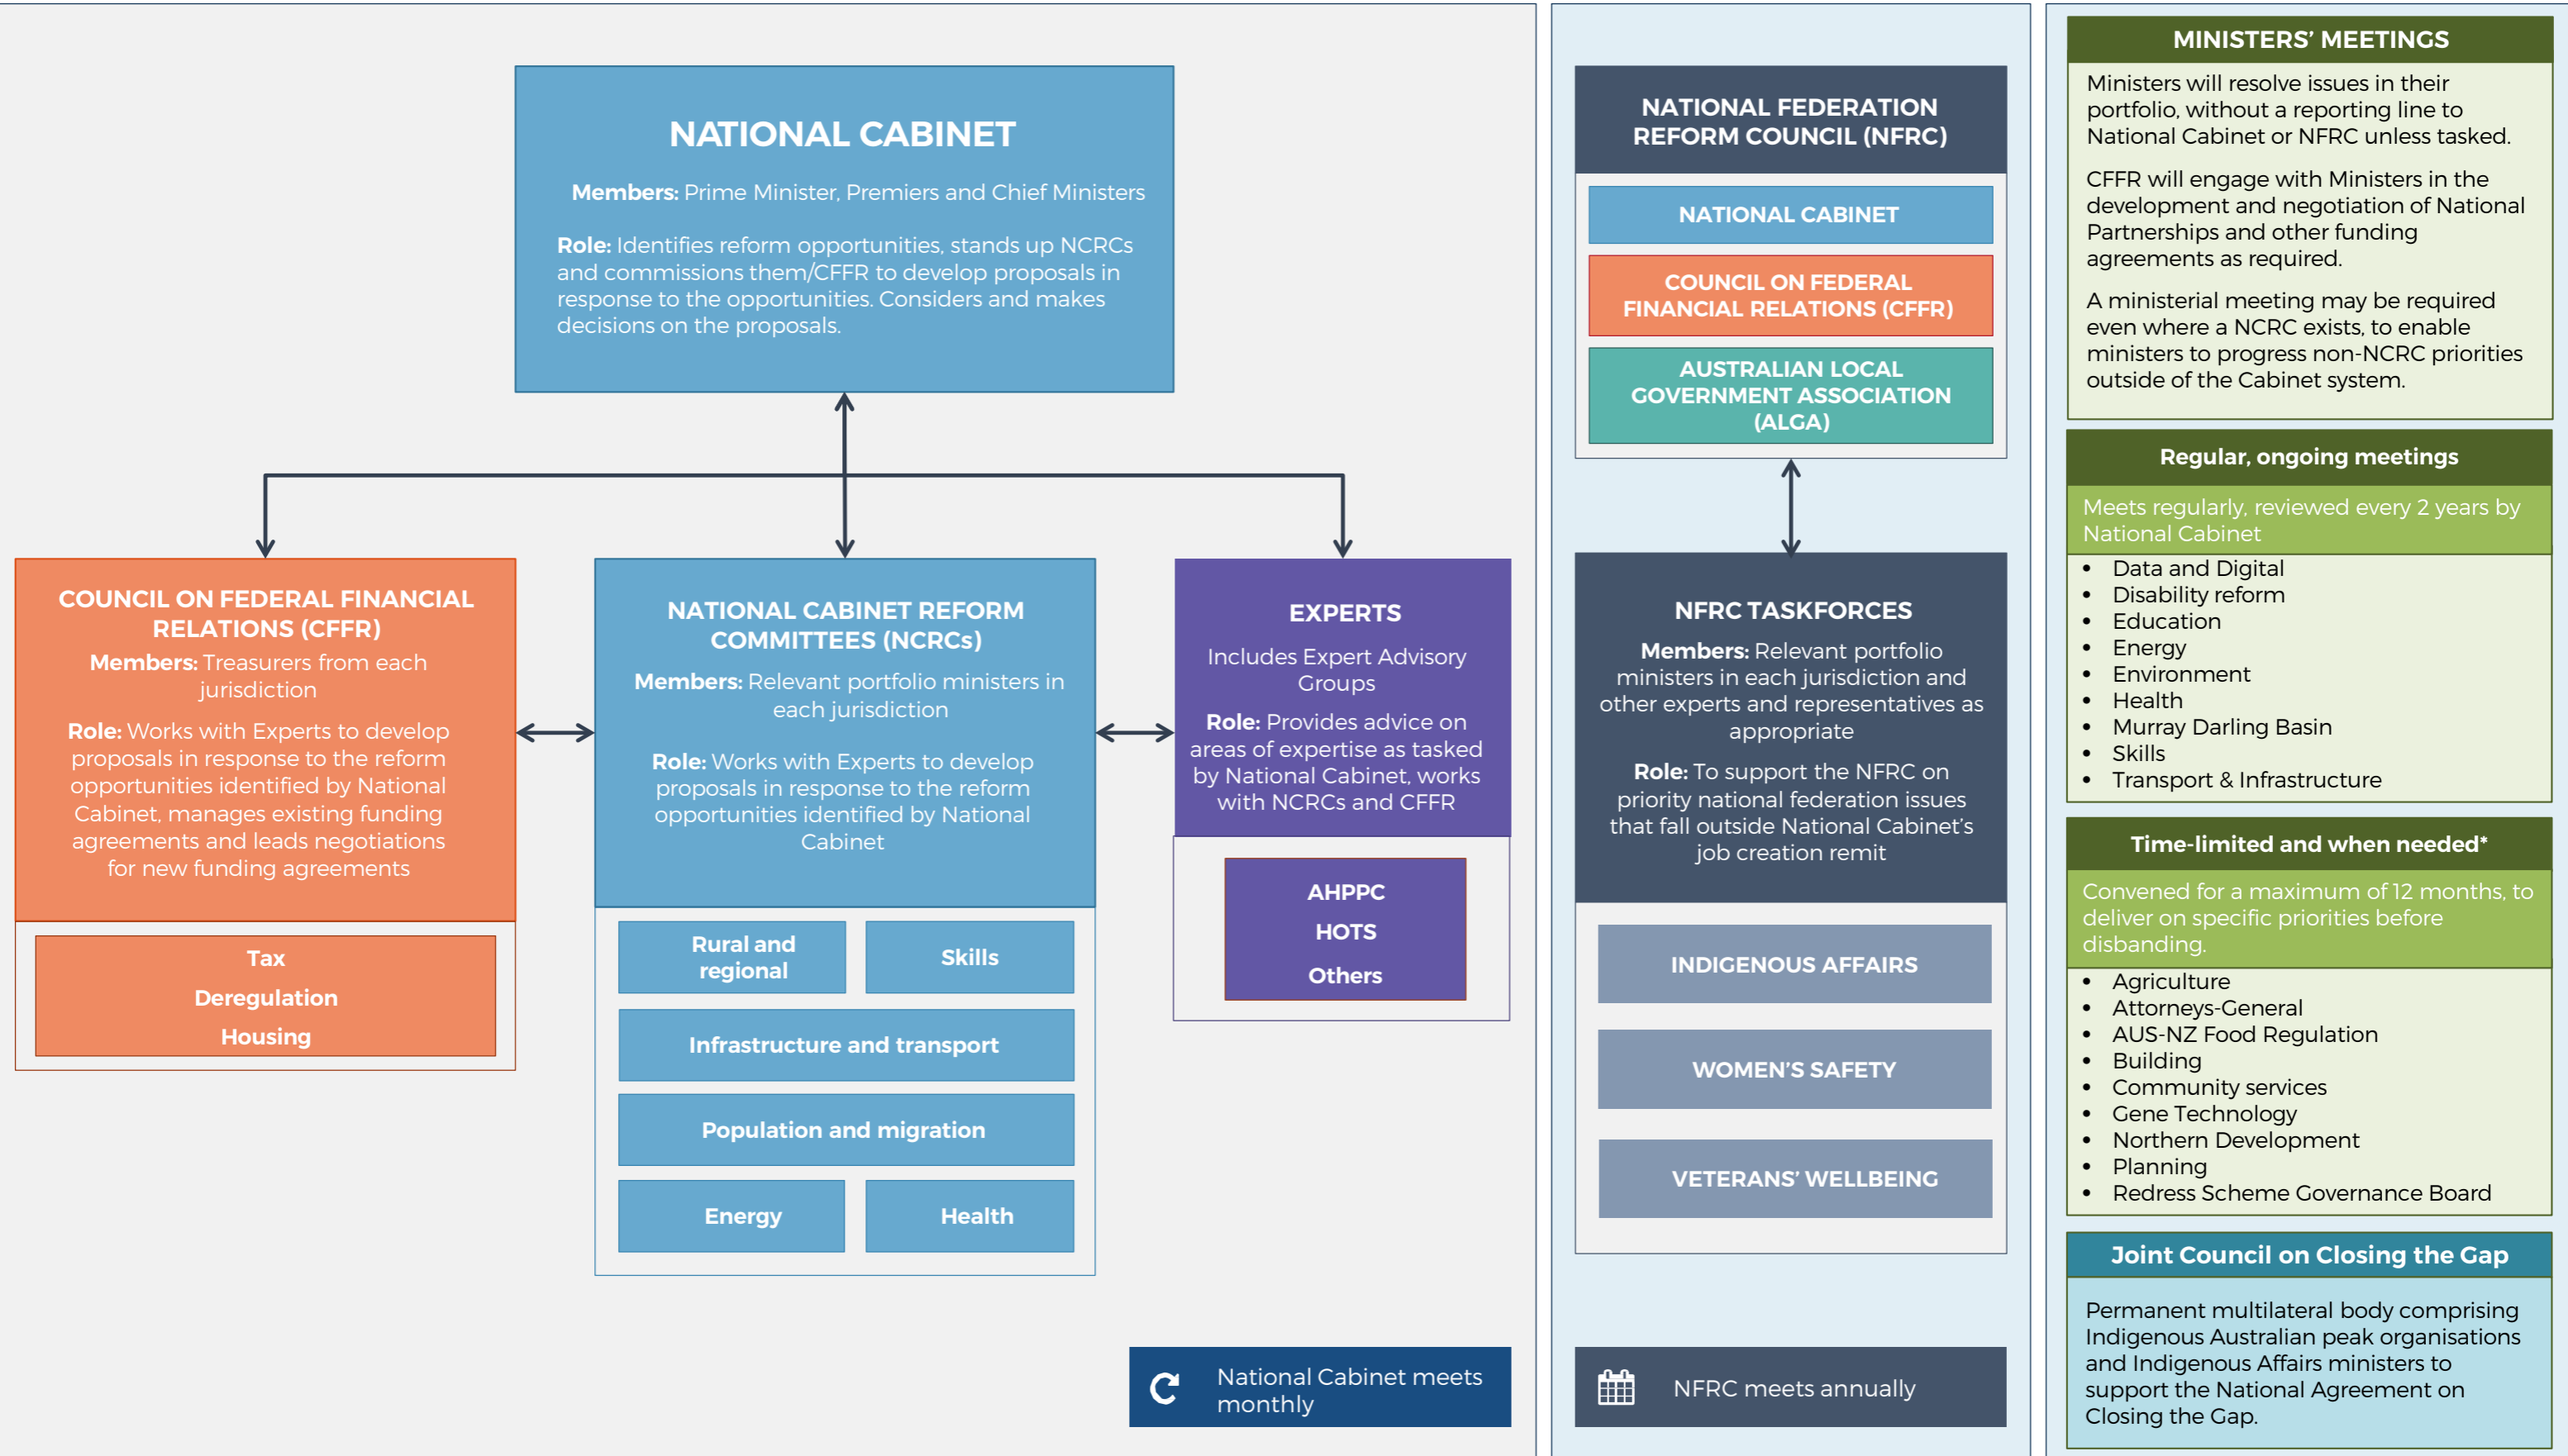

# AUSTRALIAN FEDERAL RELATIONS ARCHITECTURE

Operates under Cabinet operating principles  
 Expert Advisory Groups are only subject to Cabinet operating principles in so far as they deal with material that goes to National Cabinet

Operates outside of Cabinet operating principles

\*As at October 2020